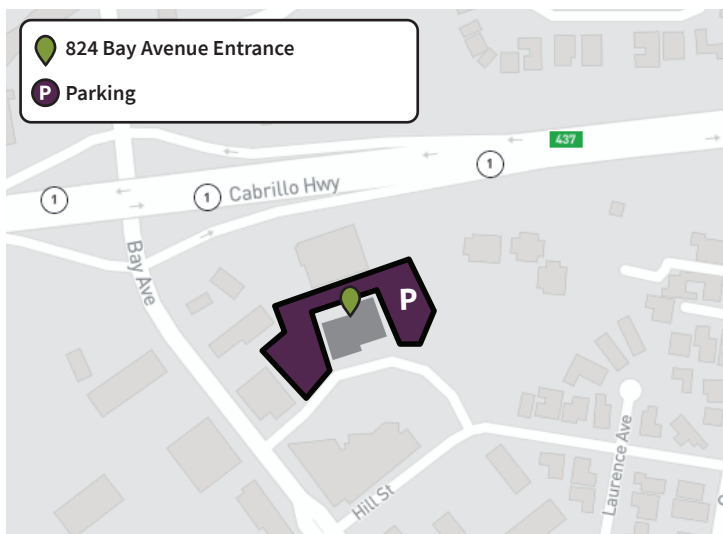

824 Bay Ave
Capitola, CA 95010

Your guide to getting to and from
Stanford Children's Health

Overview

Patients and Visitors to Stanford Children's Specialty Services - Capitola may use free self-parking in the parking lot located at 824 Bay Avenue.

Self-Park

- **Location:** 824 Bay Avenue, Capitola
- **Parking is free for patients & visitors**
-  4 Accessible parking space is available
- Over 60 parking spaces are available

Additional Parking Information

Your guide to getting to and from
Stanford Children's Health

Public Transit Information

Your guide to getting to and from
Stanford Children's Health

824 Bay Avenue is served by the following Santa Cruz Metropolitan Transit District (SCMTD) bus:

55: Rio Del Mar

- Use the Hill & Crossroads Loop stop

For ticket prices, route maps, and more information about SCMTD, please visit <http://www.scmtd.com/en/>